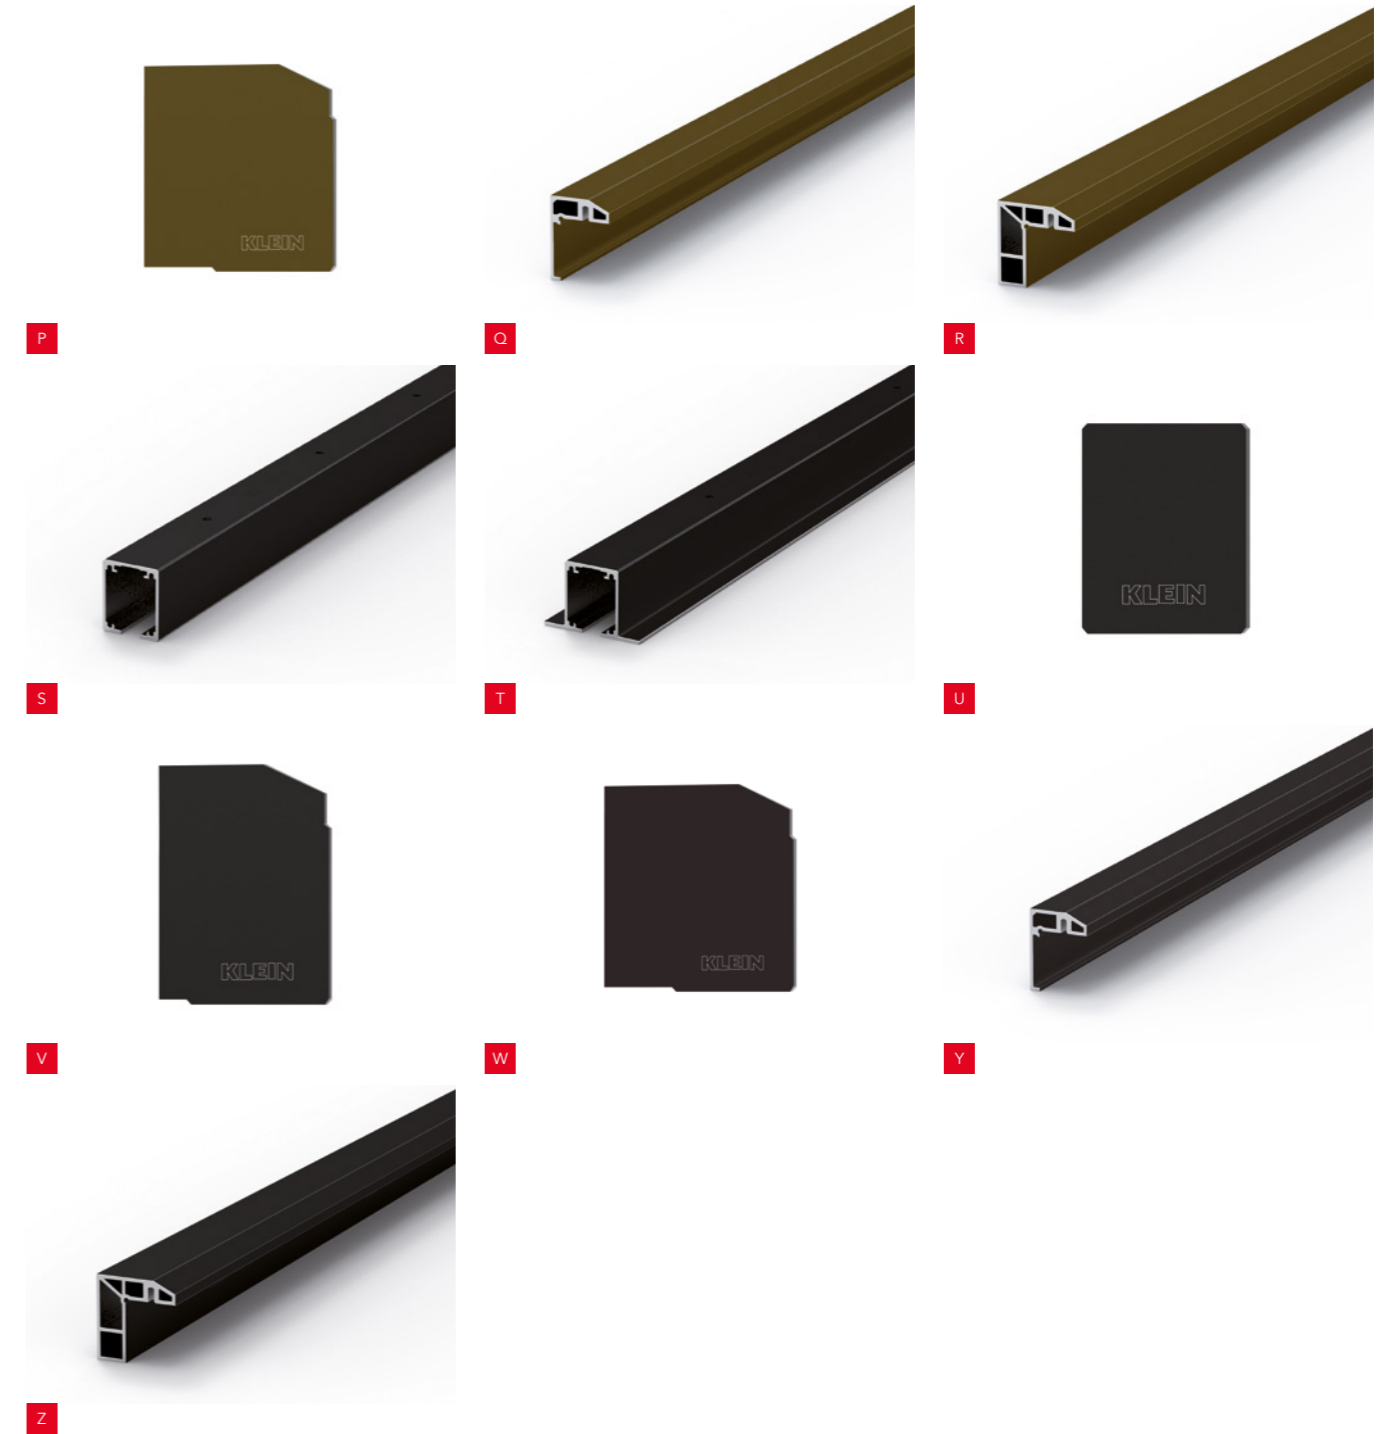

REFERENCIAS / REFERENCES / RÉFÉRENCES / REFERENZ