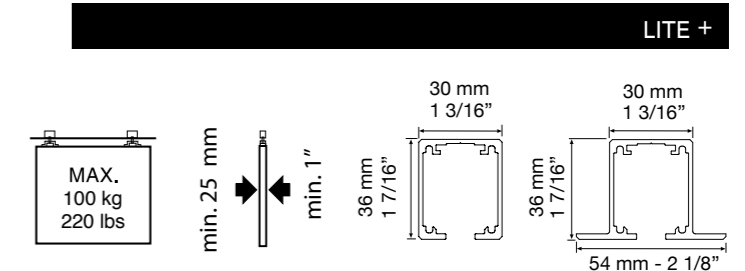

ESP

Lite+: dividir ambientes mediante un único panel corredero de madera, sin guía en el suelo. Ofrece una gran versatilidad y una máxima integración arquitectónica. Crea tabiques móviles para espacios flexibles.

- Instalación a techo o a pared, con perfil visto, instalación empotrada con perfil oculto.
- Montaje rápido e intuitivo para una ejecución eficiente.
- Sistema compacto para un diseño minimalista.
- Ausencia de guía en el suelo para liberar la zona de paso.
- Panel hasta 100 kg.
- Perfil de aluminio anodizado Silver, Negro y Bronce.
- Un deslizamiento suave y con mínimo esfuerzo gracias a su sistema de rodamientos.
- Cierre suave y sin golpes.
- Garantía KLEIN® 5 años.
- Sistema de frenado de la puerta: KSC, Klein Soft Closing, detención suave controlada. Sistema opcional.

Nuestros amortiguadores hidráulicos de última generación y muelles múltiples aseguran un funcionamiento óptimo. Admite hojas desde 75 cm.

FRA

Lite+: il sépare les espaces au moyen d'un unique panneau de bois, sans rail au sol. Il offre une grande polyvalence et une parfaite intégration architecturale. Des cloisons mobiles pour créer des espaces flexibles.

- Installation en applique au plafond ou au mur, ou installation encastrée avec rail invisible.
- Montage rapide et intuitif pour une mise en place efficace.
- Système compact pour un design minimaliste.
- Absence de rail au sol pour une voie de passage libre d'obstacles.
- Panneau jusqu'à 100 kg.
- Rail en aluminium anodisé Silver, Noir ou Bronze.
- Coulissement silencieux et sans efforts grâce à son système de roulements à billes.
- Fermeture en douceur, garantie sans heurts.
- Garantie KLEIN® 5 ans.
- Mécanisme de freinage de la porte: KSC, Klein Soft Closing: Freinage contrôlé, en douceur. En option.